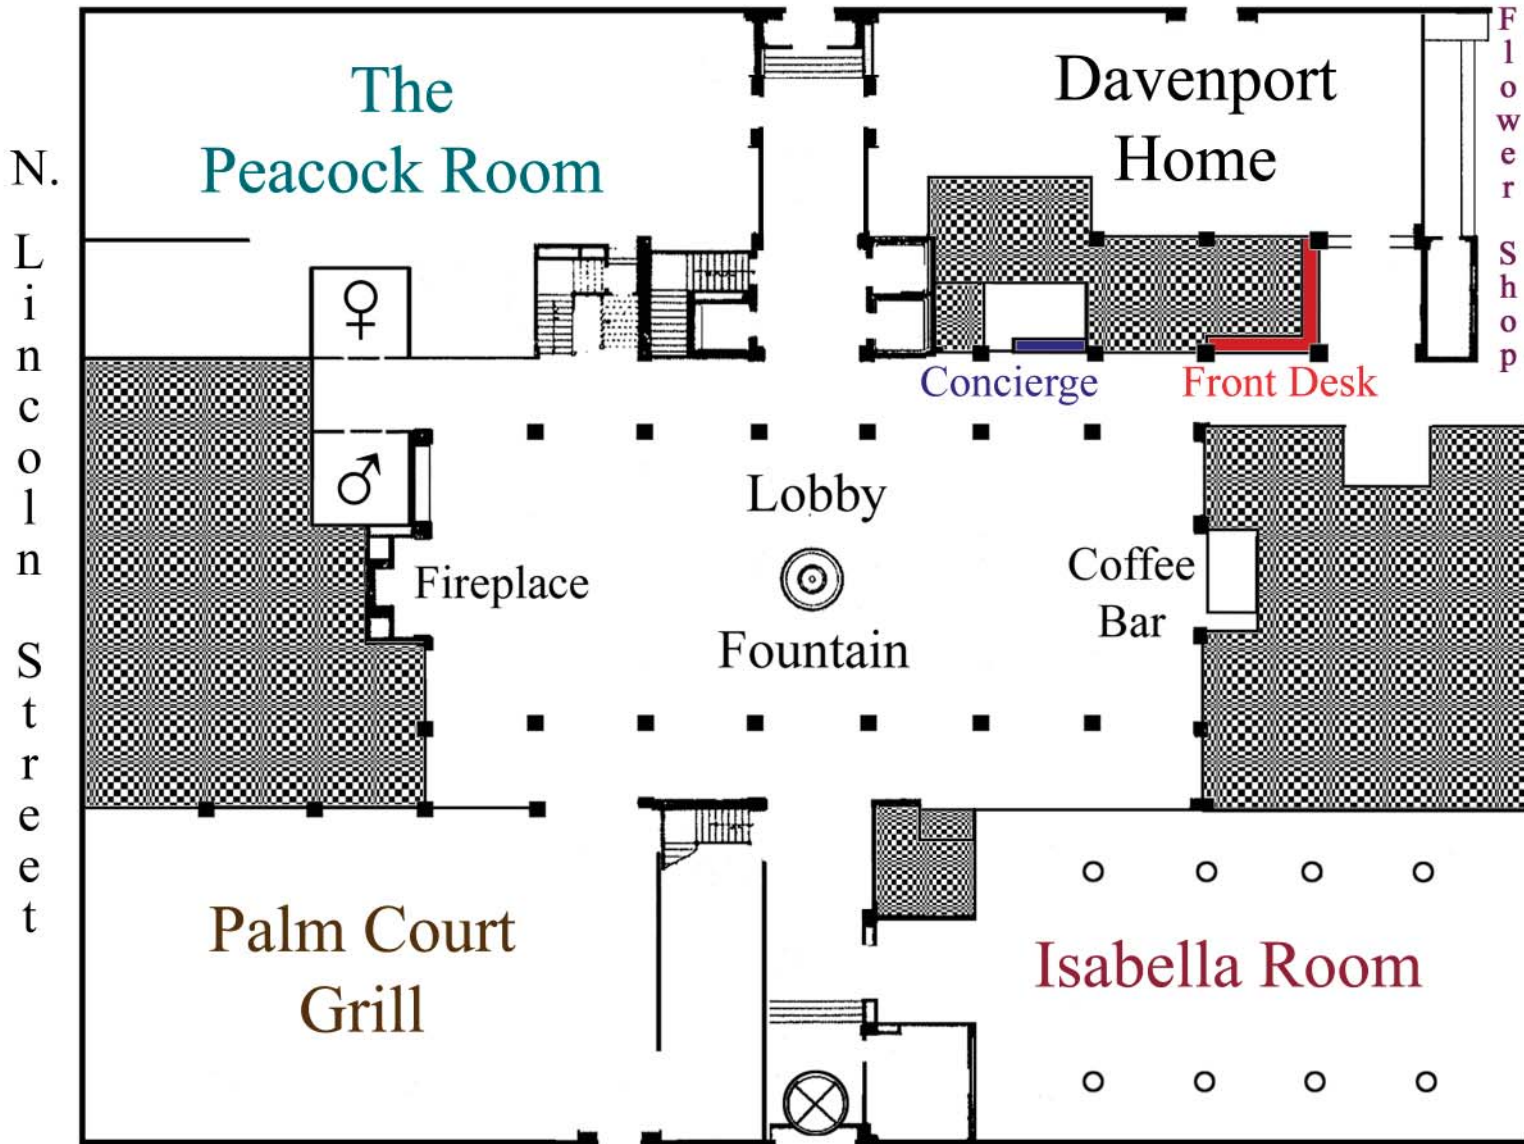

# Map of the Ground Floor of the Davenport Hotel Spokane, Washington

W. Sprague Ave.

W. First Ave.

Porte  
Cochère  
&  
Valet  
Parking

N.  
P  
o  
s  
t  
S  
t  
r  
e  
e  
t

♀ = Ladies' Room  
♂ = Men's Room

N.  
L  
i  
n  
c  
o  
l  
n  
S  
t  
r  
e  
e  
t

# Map of the Mezzanine Level of the Davenport Hotel Spokane, Washington

Take stairs or  
elevator to the  
Hall of  
the Doges  
and the Grand  
Pennington  
Ballroom