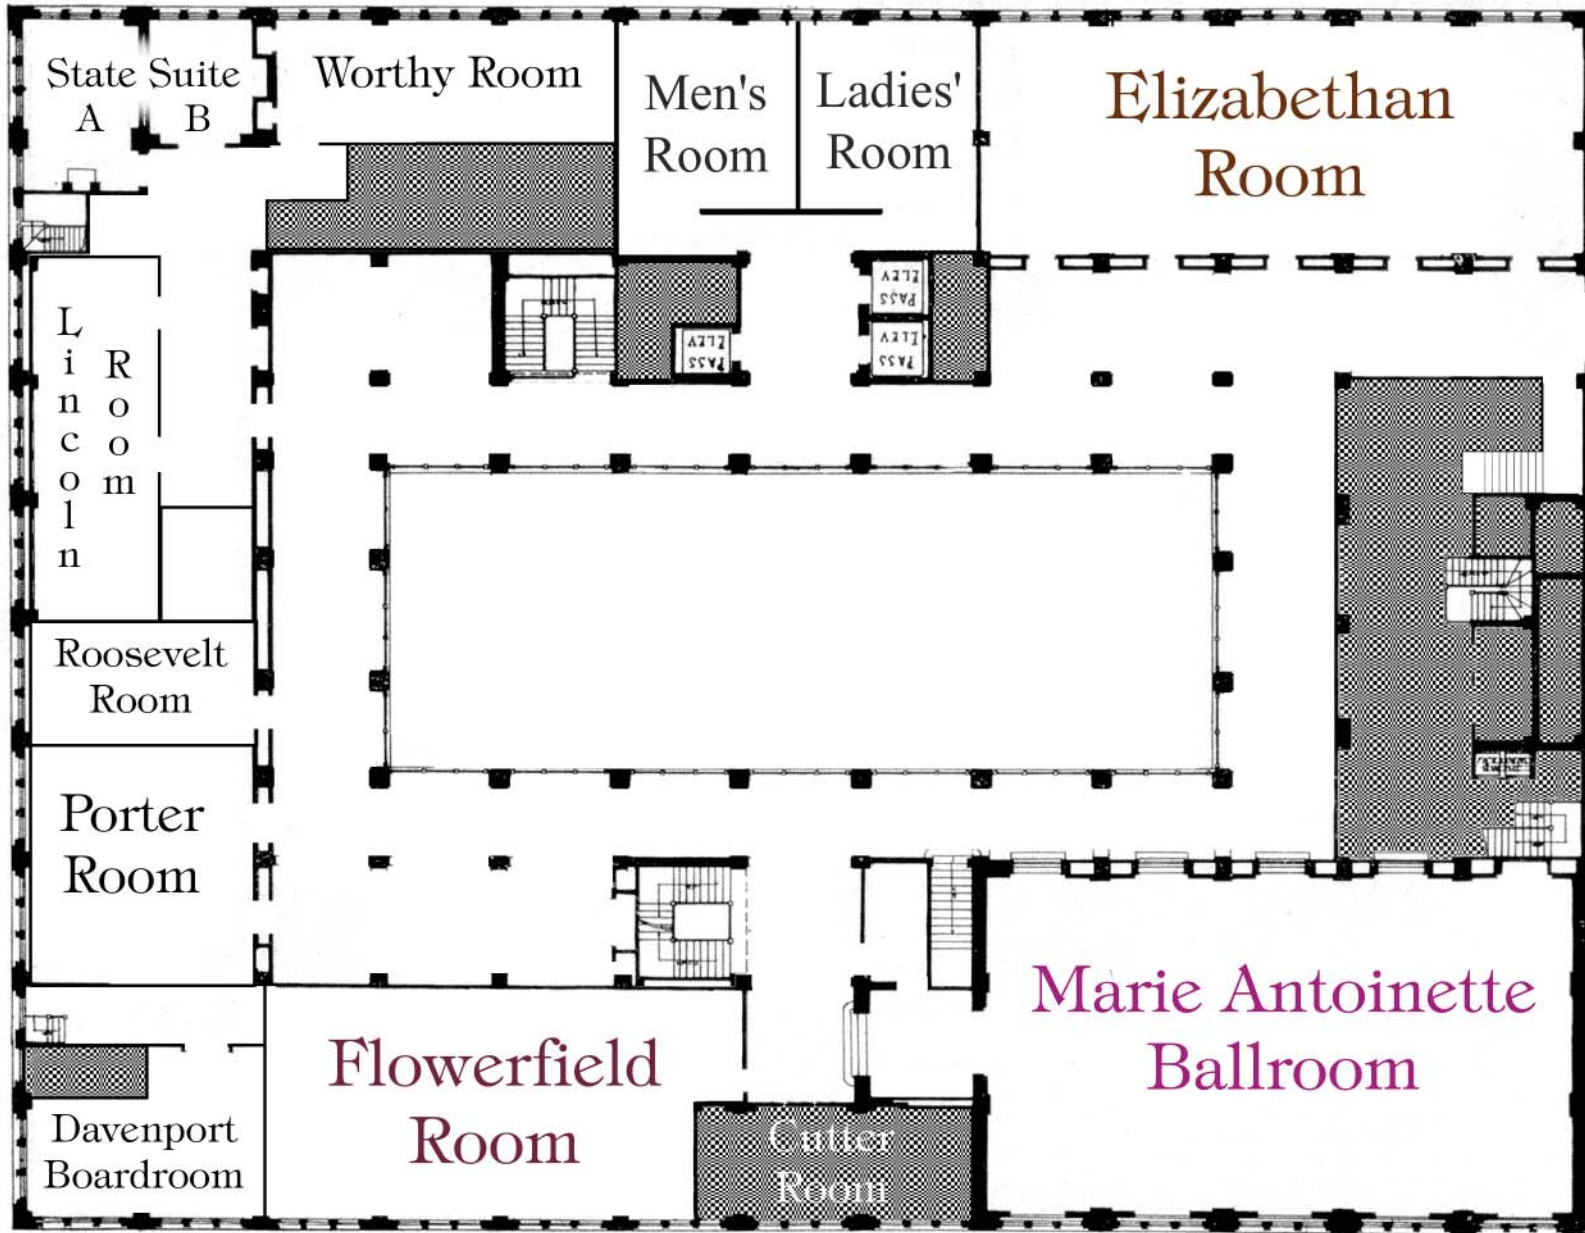

# Map of the Ground Floor of the Davenport Hotel Spokane, Washington

W. Sprague Ave.

W. First Ave.

Porte  
Cochère  
&  
Valet  
Parking

N.  
P  
o  
s  
t  
S  
t  
r  
e  
e  
t

♀ = Ladies' Room  
♂ = Men's Room

N.  
L  
i  
n  
c  
o  
l  
n  
S  
t  
r  
e  
e  
t

# Map of the Mezzanine Level of the Davenport Hotel Spokane, Washington

Take stairs or  
elevator to the  
Hall of  
the Doges  
and the Grand  
Pennington  
Ballroom